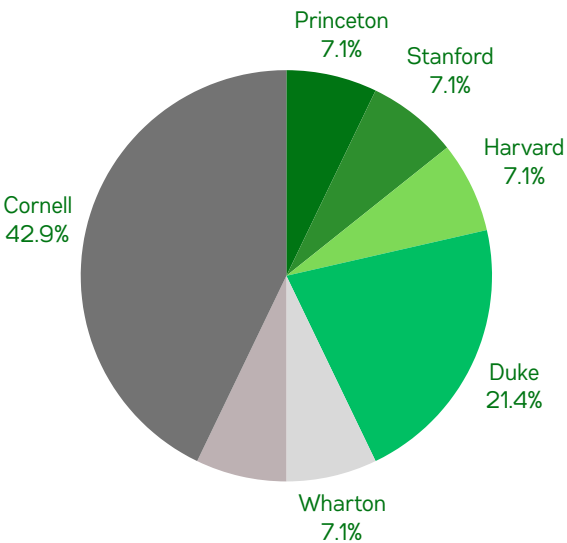

STUDENT ACCEPTANCE RATES - 2024

Growing Ivy Student's acceptance rates - Top 10 Ranked Schools

Our students are up to 20x more likely to be admitted to an elite university.

Growing Ivy Student Enrollment Rates

Notable Acceptances

Full Scholarships	1
Accepted into 2 Elite Schools	4
Accepted into 3 Elite Schools	3
Accepted into 3+ Elite Schools	6

Early Decision vs. Regular Decision